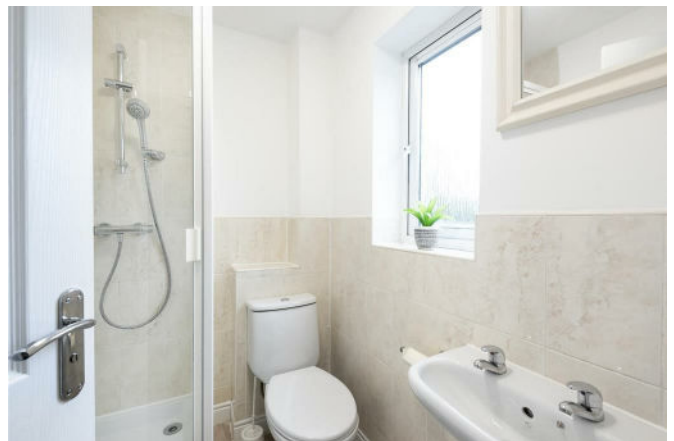

**MIDDLEWOOD CLOSE, BATH** **£5,727 PCM**  
**7 BED HOUSE - DETACHED, FURNISHED**

- STUDENT PROPERTY
- Available 26/27 academic year
- 6 Double and 1 single bedroom
- 2 Bathrooms, 2 En-suite, 1 WC
- Rear garden
- Driveway parking

**\*\*STUDENT PROPERTY\*\*** We are delighted to offer this 7 bedroom detached student house. The property is situated on the popular area of Odd Down, 2 miles to Bath Spa and 3.3 miles to Bath University and near bus routes to both, with fantastic local amenities close by.

The property comprises 6 double bedrooms, 1 single bedroom, 2 bathrooms, 2 en-suite and 1 WC, kitchen with lounge space. On and off-street parking and rear garden space.