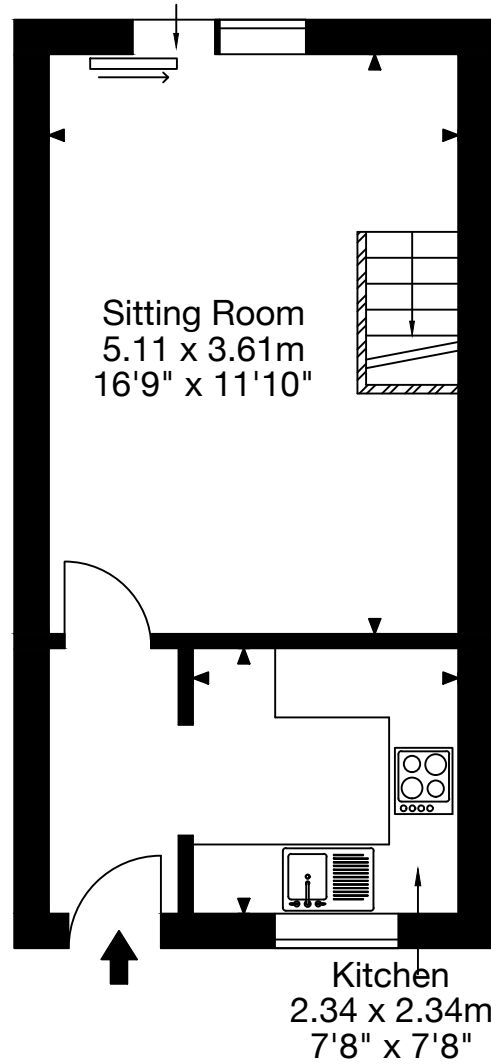

102 Faulkland View,  
Peasedown St. John,  
Bath, BA2 8TQ  
Approx. Gross Internal Area  
588 Sq Ft - 55 Sq M

Ground Floor

First Floor