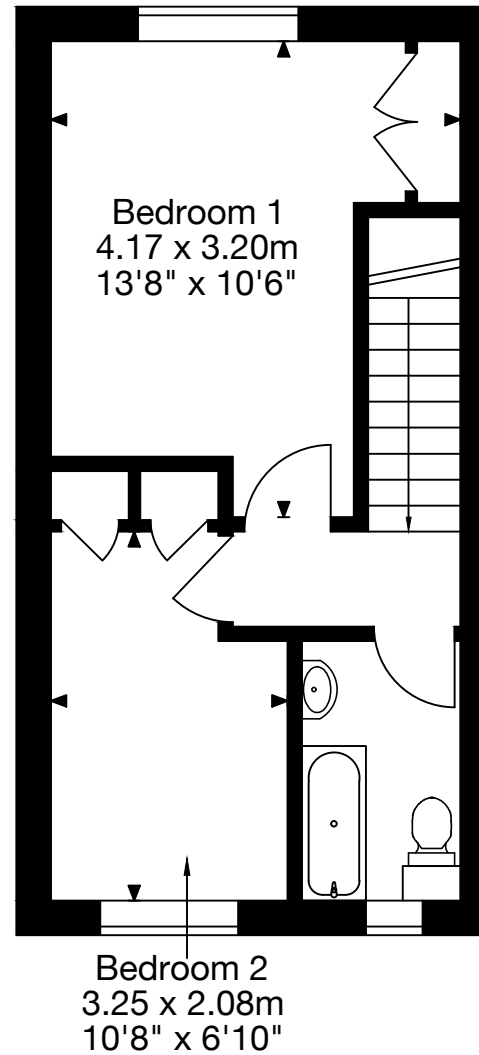

102 Faulkland View,  
Peasedown St. John,  
Bath, BA2 8TQ  
Approx. Gross Internal Area  
588 Sq Ft - 55 Sq M

Ground Floor

First Floor